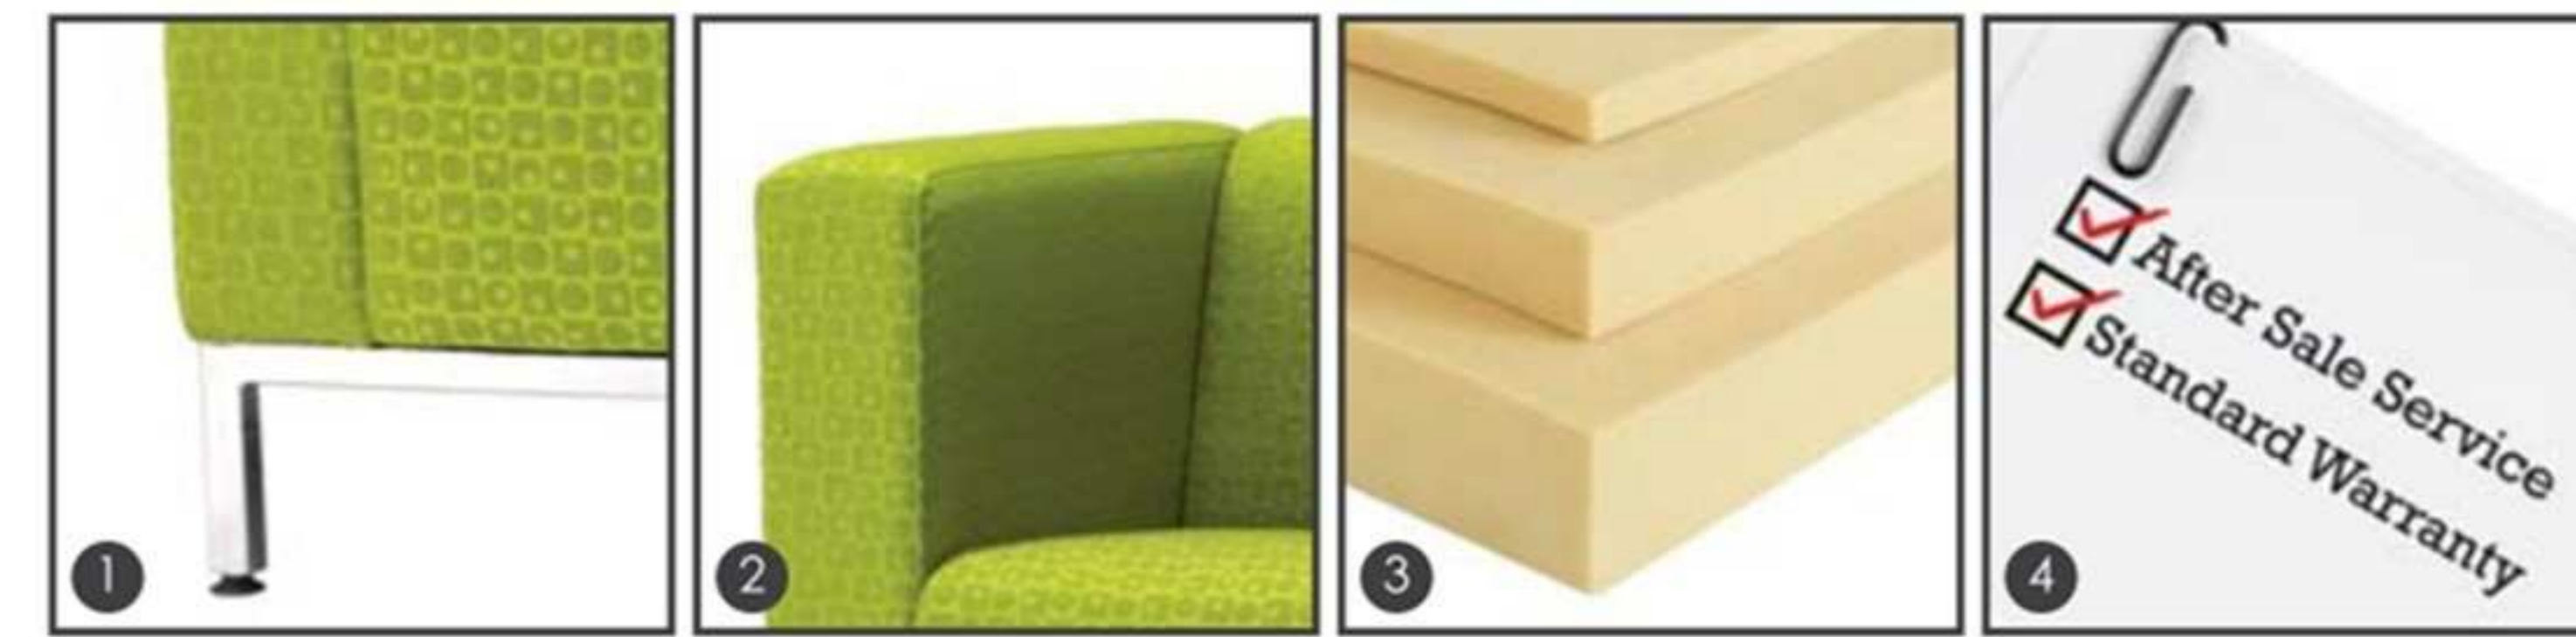

CLASSIC SEATING PROVIDES A WARM WELCOME

Mido

SIMPLICITY IN DESIGN

Mido is a simple and straightforward sofa concept. The modules are fully upholstered and the armrest has the same angle as the back, so wherever you sit will be comfortable. Spice up the sleek, sharp look of the sofa, by adding your own favourite cushions.

Sofa Legs

Metal chrome base come with adjustable stud, beautifully joint for its elegant. (Pic.1)

Fine Stitches

Enhanced quality upholstery and fine stitching workmanship. (Pic.2)

Sponge

High density polyurethane sponge, provides soft and cushiony seating feeling. (Pic.3)