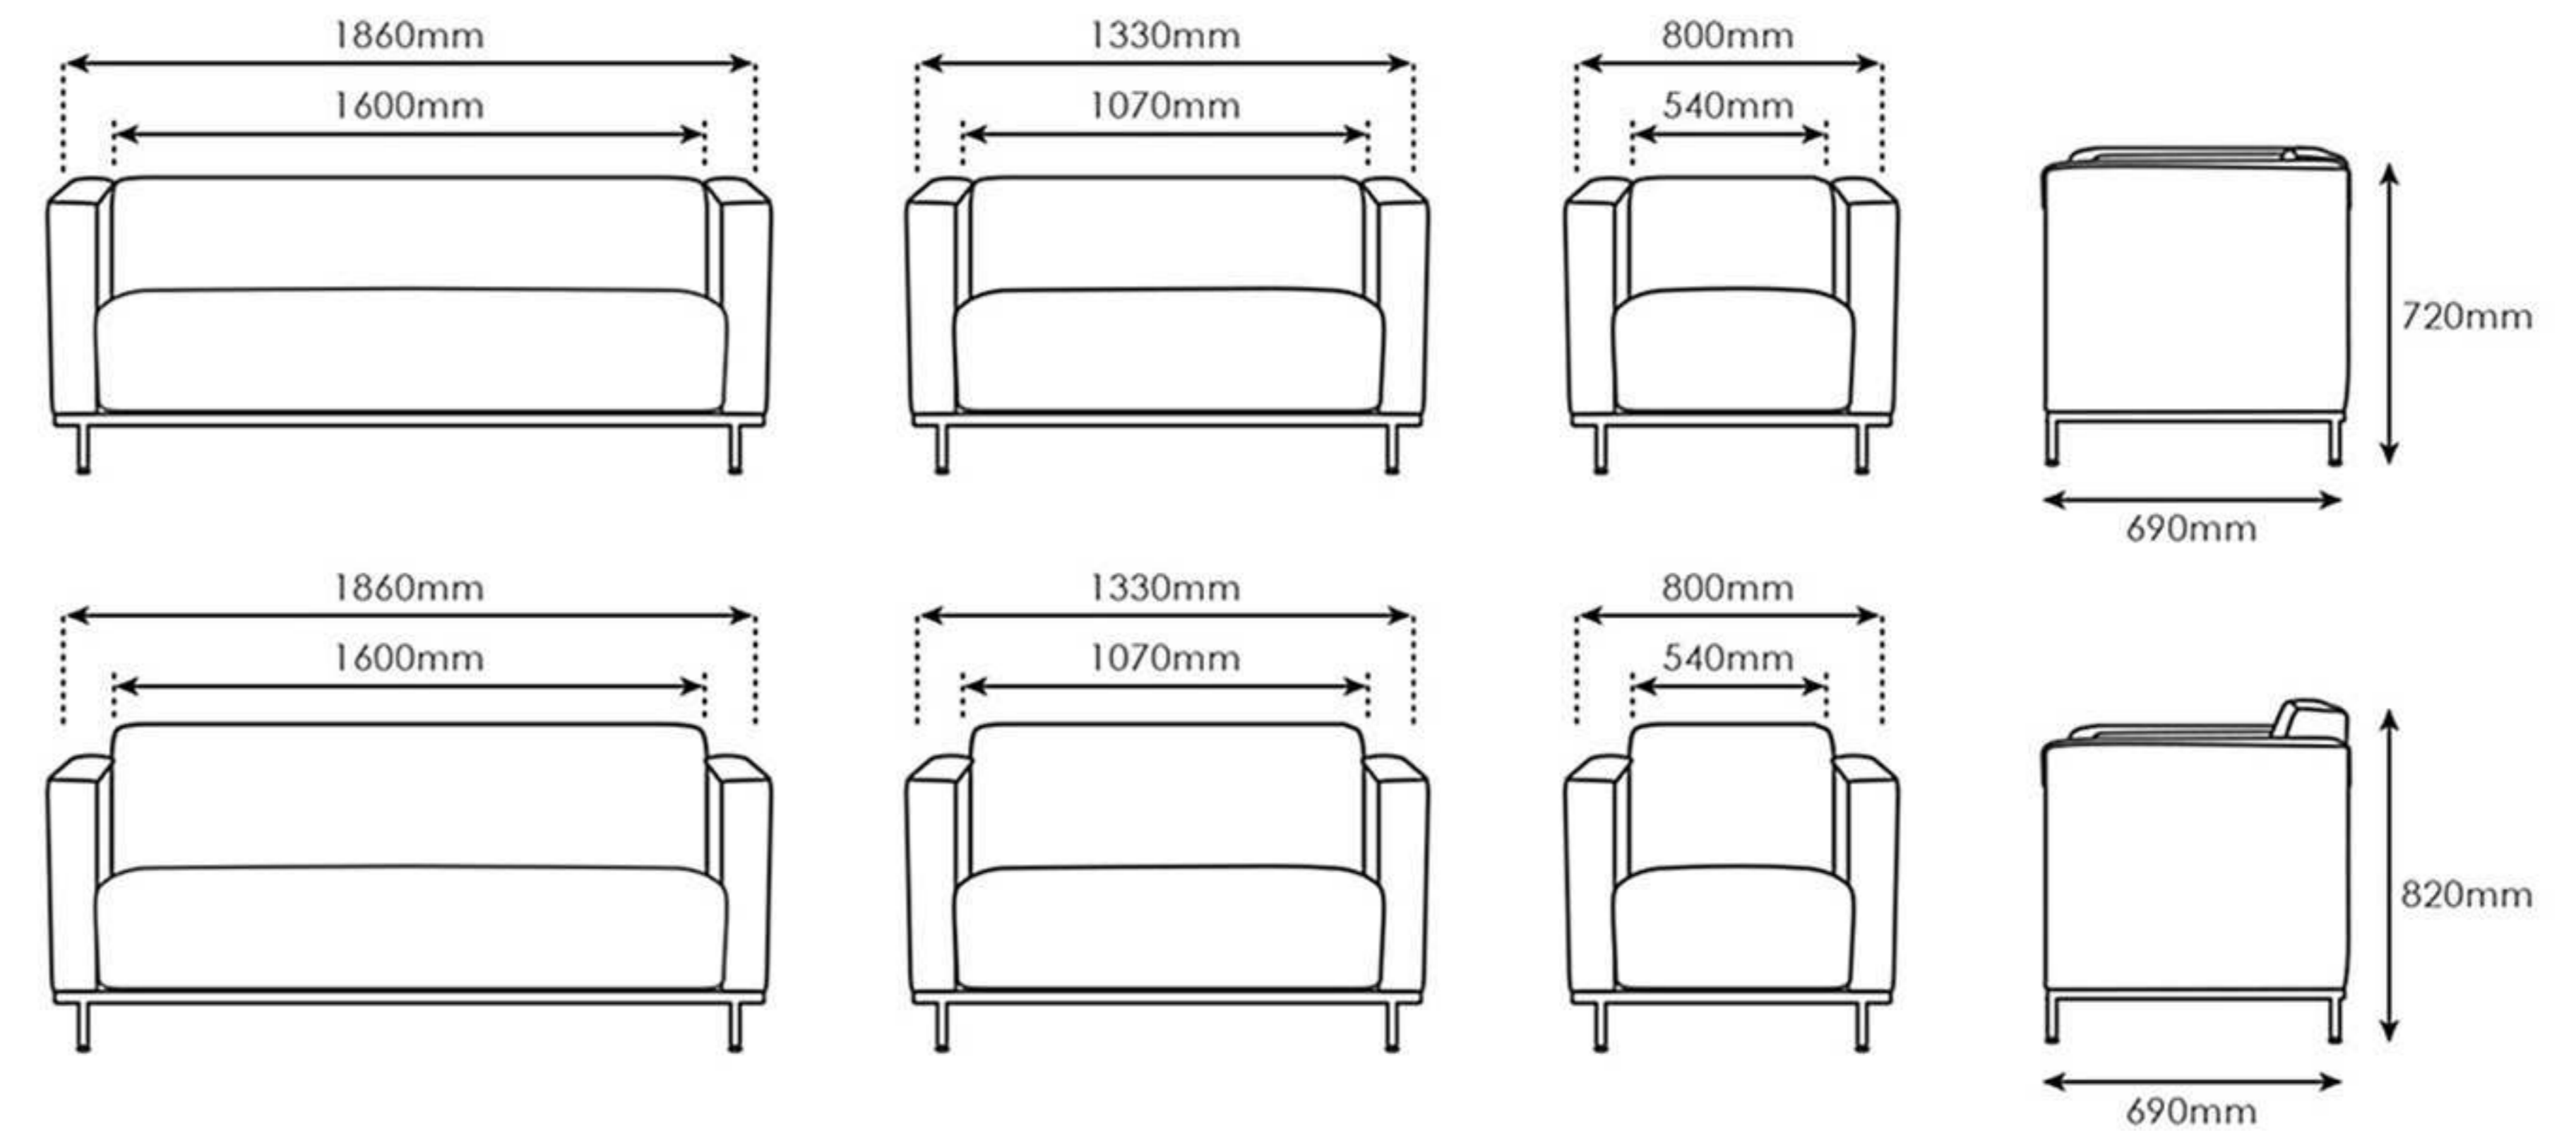

CLASSIC SEATING PROVIDES A WARM WELCOME

Mido

SIMPLICITY IN DESIGN

Mido is a simple and straightforward sofa concept. The modules are fully upholstered and the armrest has the same angle as the back, so wherever you sit will be comfortable. Spice up the sleek, sharp look of the sofa, by adding your own favourite cushions.

Sofa Legs

Metal chrome base come with adjustable stud, beautifully joint for its elegant. (Pic.1)

Fine Stitches

Enhanced quality upholstery and fine stitching workmanship. (Pic.2)

Sponge

High density polyurethane sponge, provides soft and cushiony seating feeling. (Pic.3)