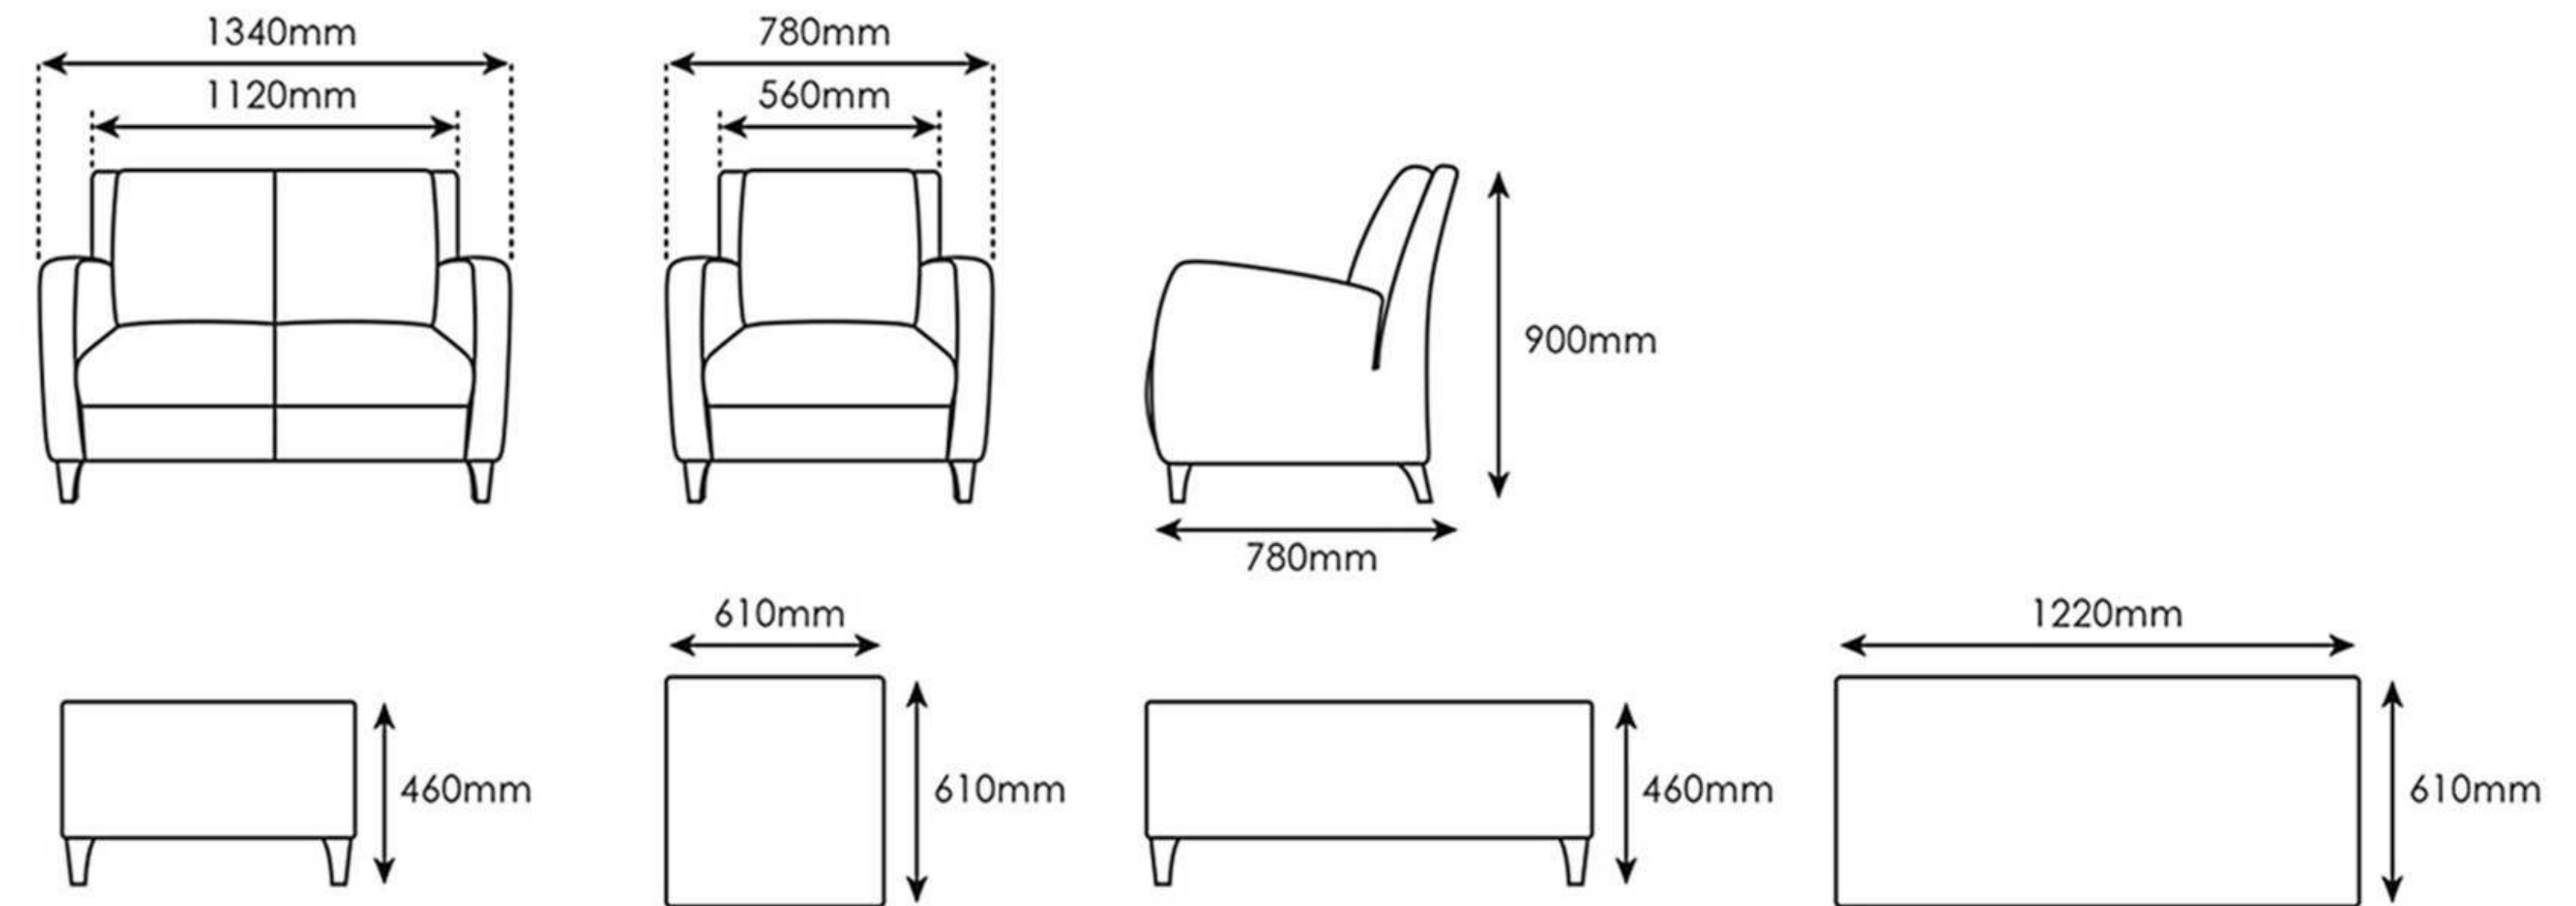

Sponge

High density polyurethane sponge, provides soft and cushiony seating feeling. (Pic.4)