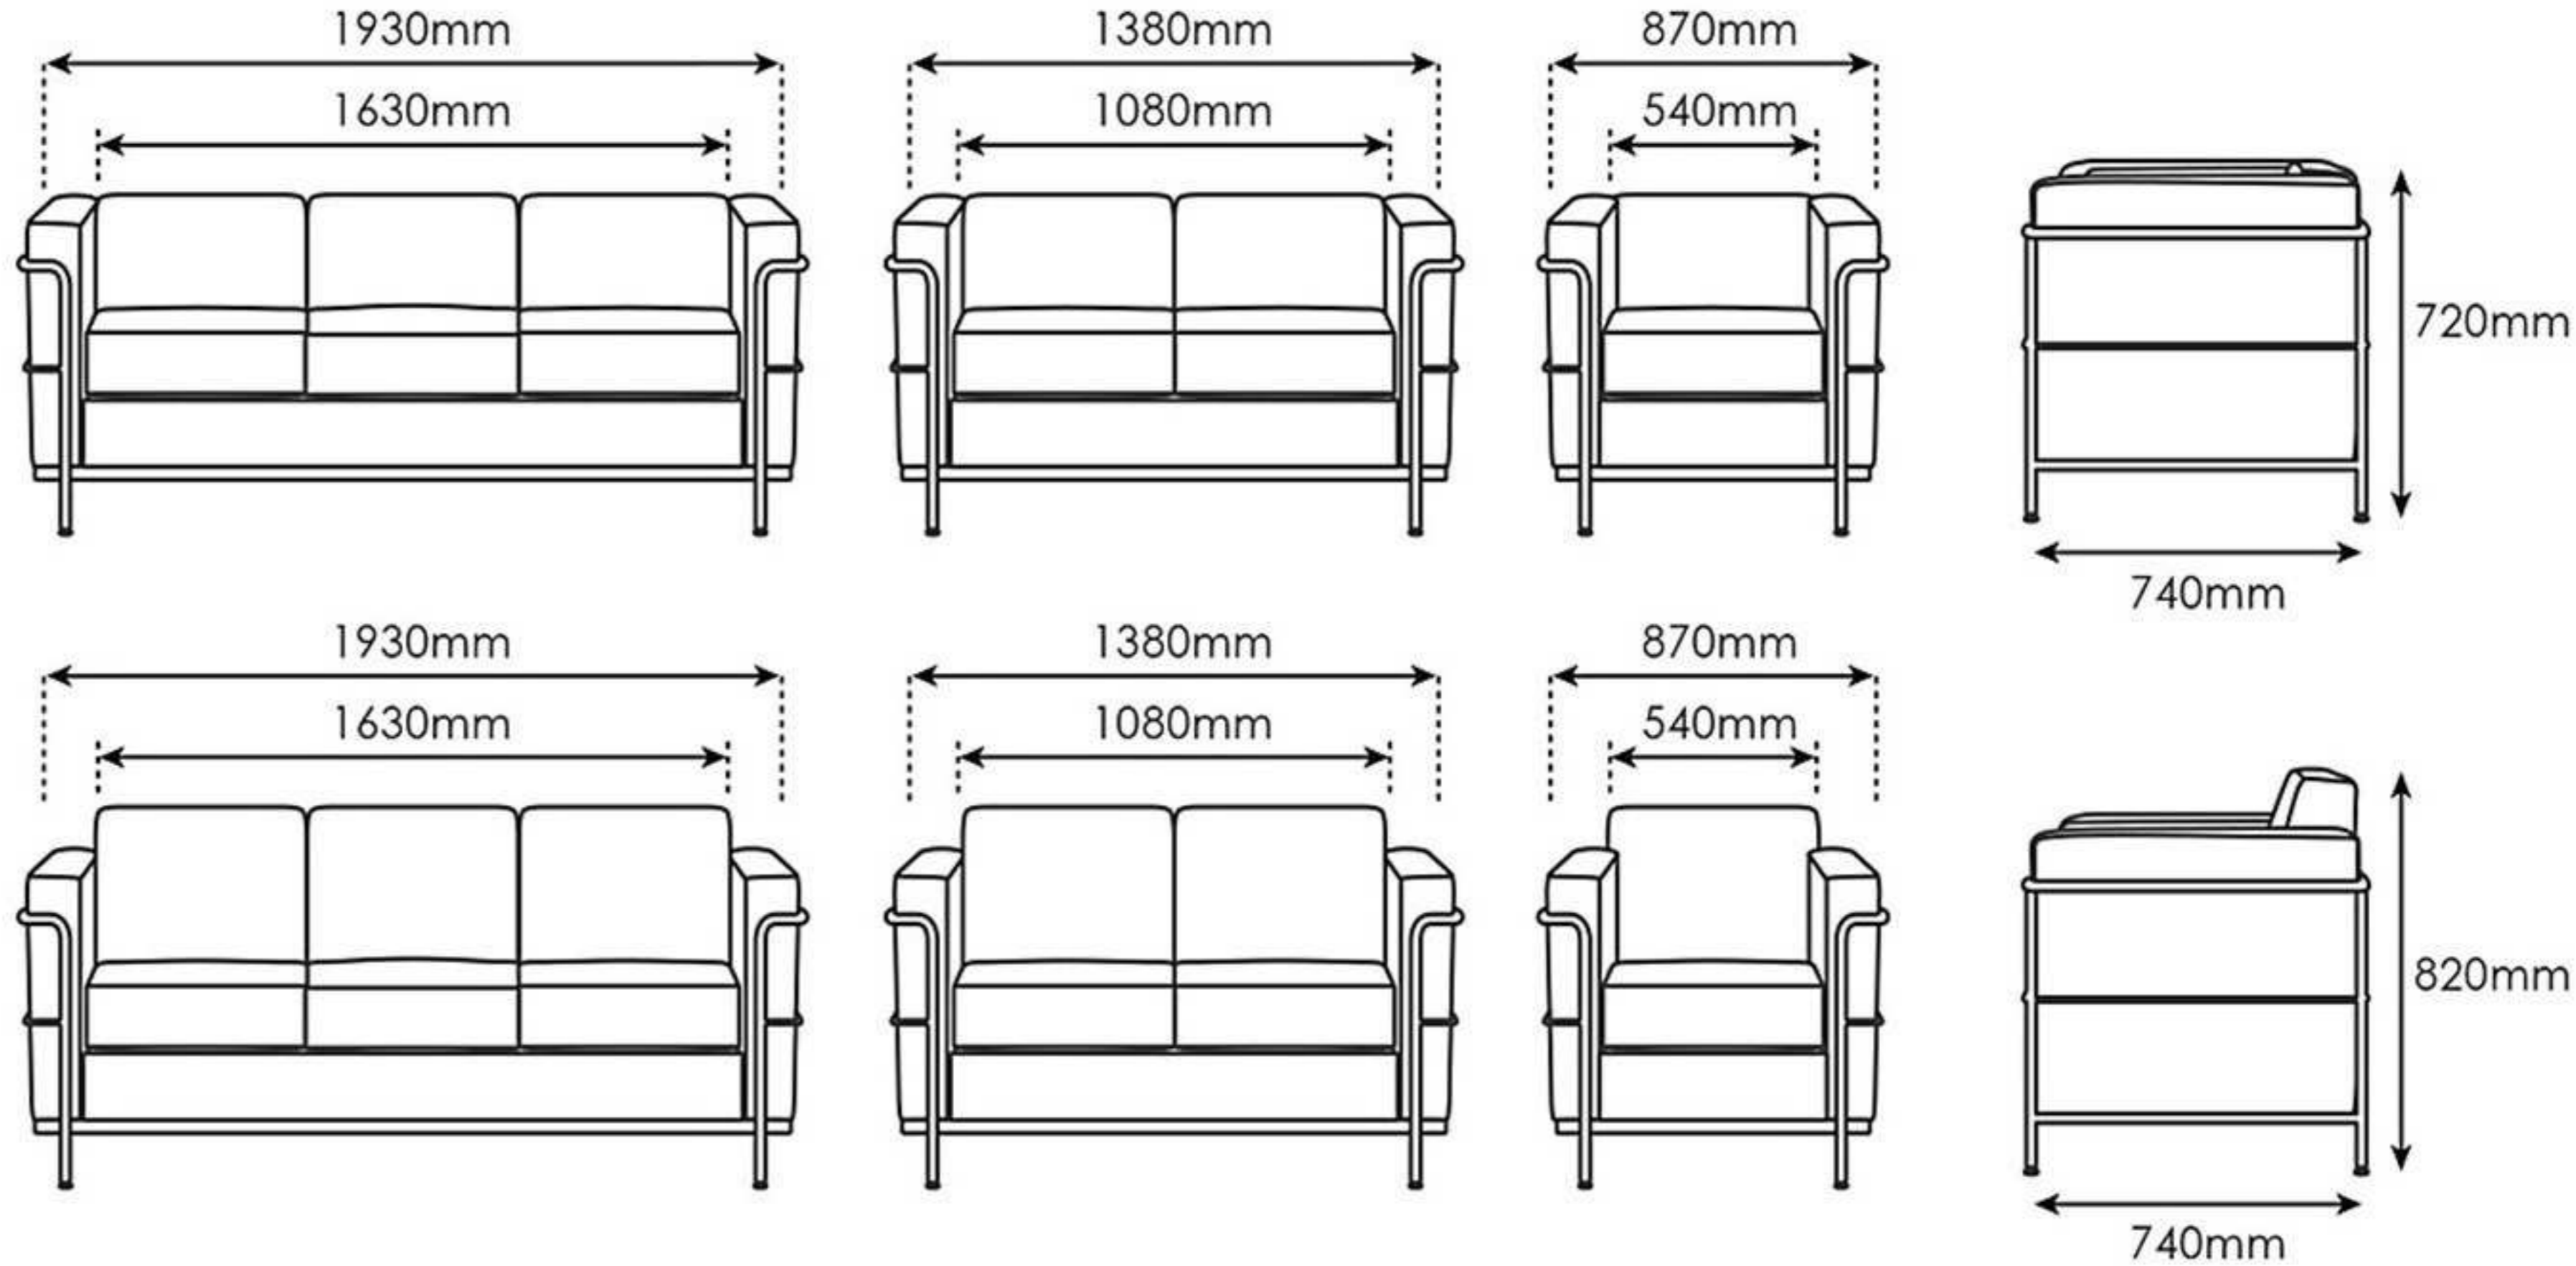

Sofa Legs
Metal chrome base come with adjustable stud, beautifully joint for its elegant. (Pic.1)

Fine Stitches
Enhanced quality upholstery and fine stitching workmanship. (Pic.2)

Pocket Spring
High density polyurethane foam come with pocket spring, to ensure a long lasting shape of the sofa, and provide resilience for greater support and best seating comfort even for long seating hours. (Pic.3)

Sponge
High density polyurethane sponge, provides soft and cushiony seating feeling. (Pic.4)